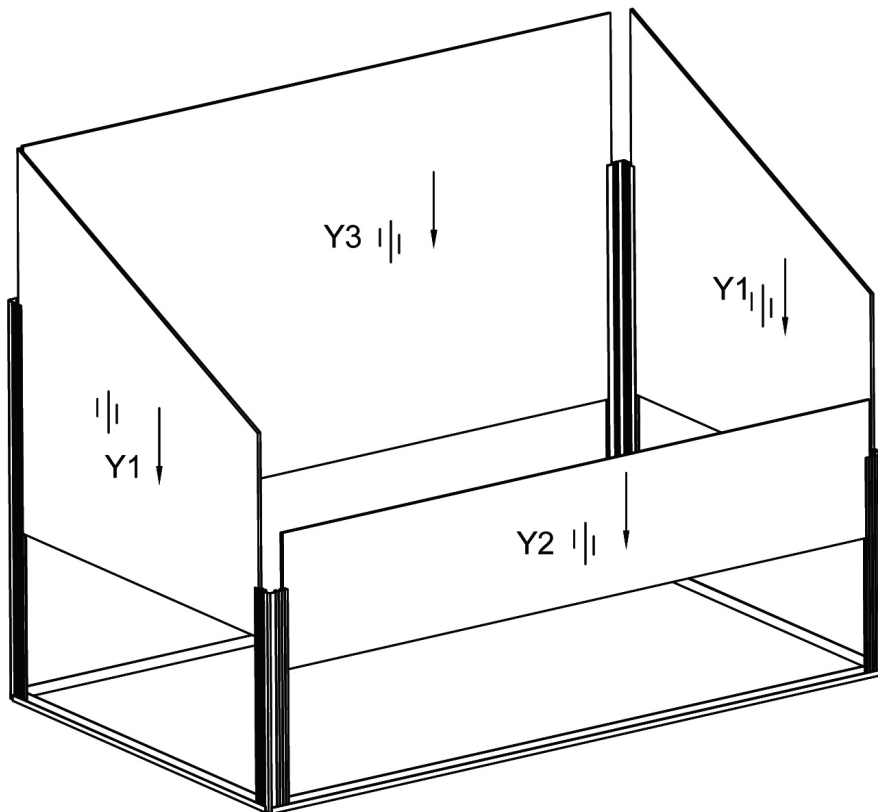

GREENHOUSE

Assembly instruction

MODEL:JXX50021

PRODUCT SIZE(LxWxH):100x60x60cm

PLEASE READ CAREFULLY BEFORE ASSEMBLY

Profile	Letter	QTY.
	L01A	2
	L01B	2
	L01C	1
	L01D	1
	L02A	2
	L02B	2
	L03A	1
	L04A	1
	L05A	1
	L06	1
	L08A	1
	L08B	1
	S01	16
	M01	16
	Z01	6
	Z02	2
	W02	2
	JO2R/L	1/1
	J01	2

Profile	Letter	QTY.
	Y1	2
	Y2	1
	Y3	1
	Y4	1

step 1

step 2

step 3

step 4

step 5

step 6

step 7