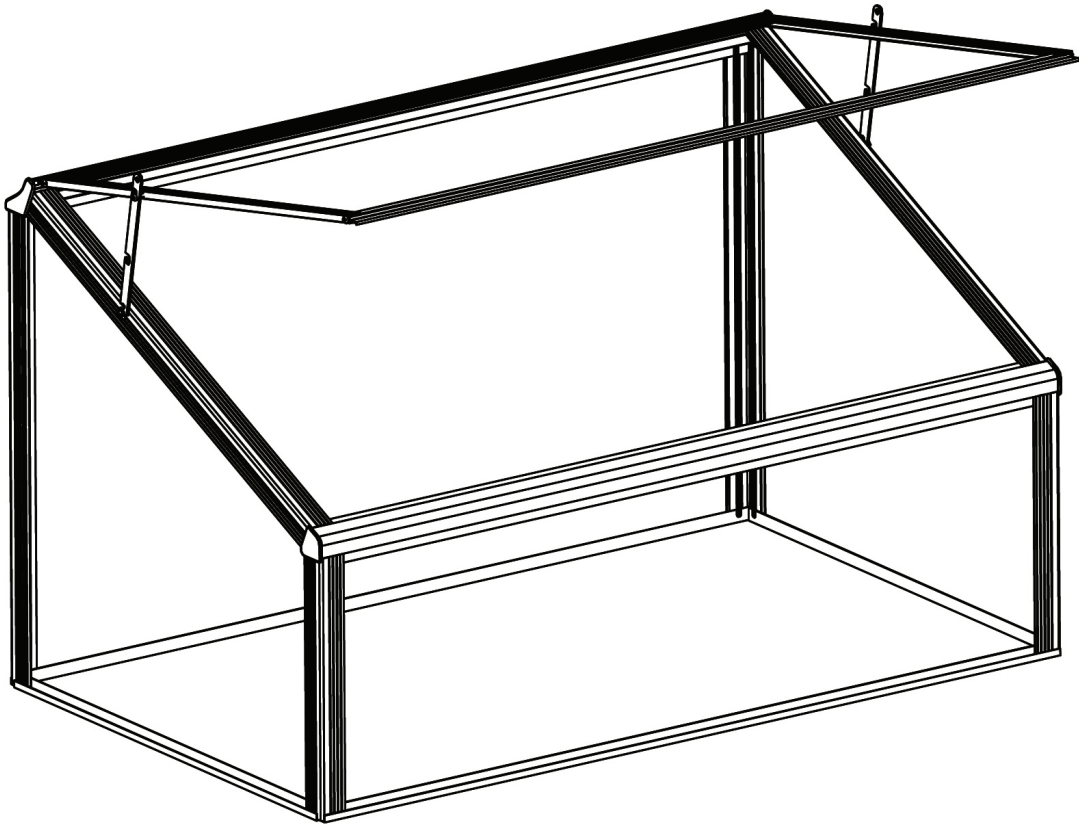

GREENHOUSE

Assembly instruction

MODEL:JXX50021

PRODUCT SIZE(LxWxH):100x60x60cm

PLEASE READ CAREFULLY BEFORE ASSEMBLY

Profile	Letter	QTY.
	L01A	2
	L01B	2
	L01C	1
	L01D	1
	L02A	2
	L02B	2
	L03A	1
	L04A	1
	L05A	1
	L06	1
	L08A	1
	L08B	1
	S01	16
	M01	16
	Z01	6
	Z02	2
	W02	2
	JO2R/L	1/1
	J01	2