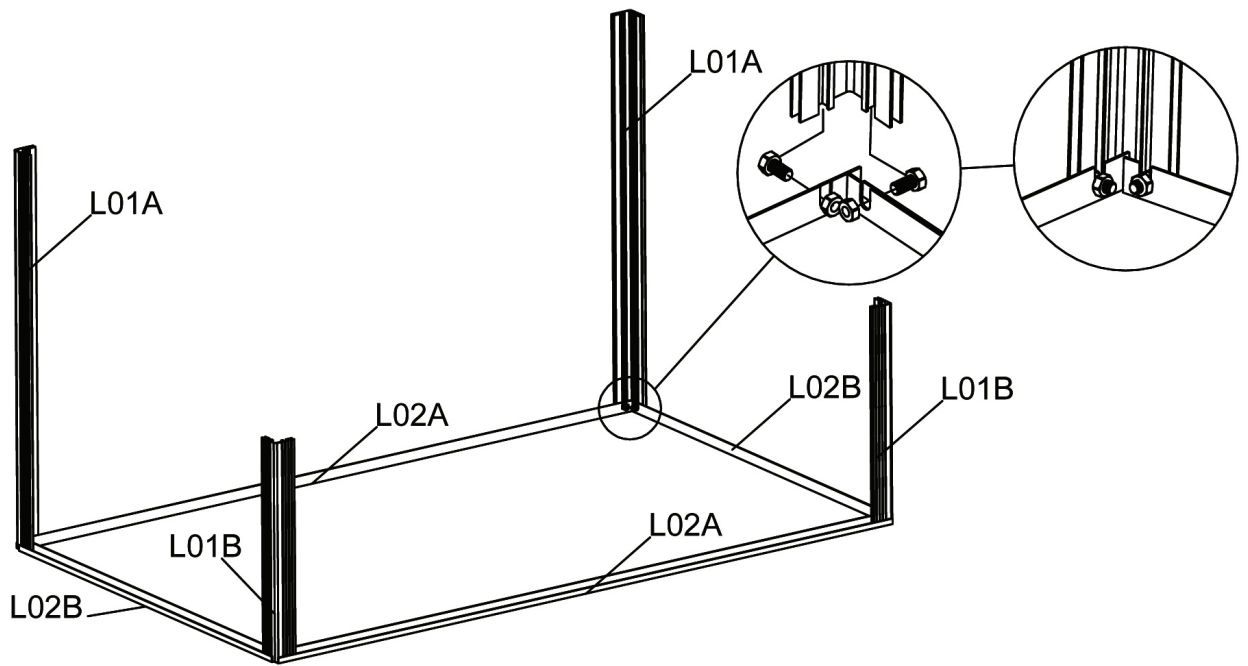

GREENHOUSE

Assembly instruction

MODEL:JXX50021

PRODUCT SIZE(LxWxH):100x60x60cm

PLEASE READ CAREFULLY BEFORE ASSEMBLY

Profile	Letter	QTY.
	L01A	2
	L01B	2
	L01C	1
	L01D	1
	L02A	2
	L02B	2
	L03A	1
	L04A	1
	L05A	1
	L06	1
	L08A	1
	L08B	1
	S01	16
	M01	16
	Z01	6
	Z02	2
	W02	2
	JO2R/L	1/1
	J01	2

Profile	Letter	QTY.
	Y1	2
	Y2	1
	Y3	1
	Y4	1

step 1

step 2

step 3

step 4

step 5

step 6

step 7

step 8

step 9

step 10