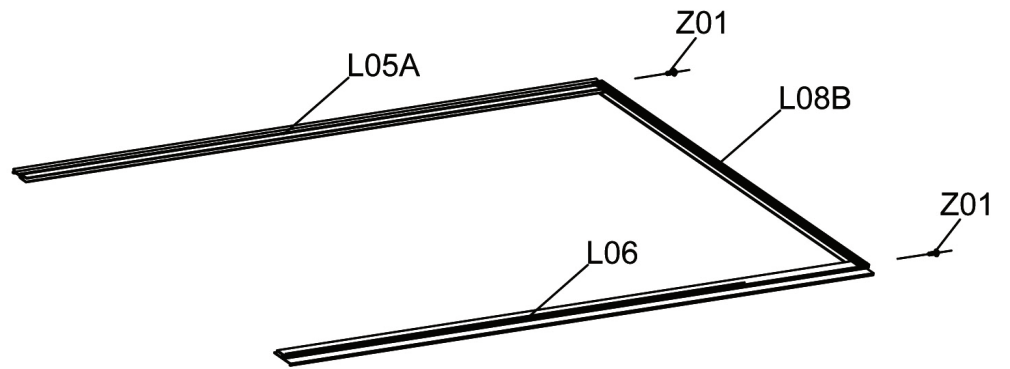

Profile	Letter	QTY.
	L01A	2
	L01B	2
	L01C	1
	L01D	1
	L02A	2
	L02B	2
	L03A	1
	L04A	1
	L05A	1
	L06	1
	L08A	1
	L08B	1
	S01	16
	M01	16
	Z01	6
	Z02	2
	W02	2
	JO2R/L	1/1
	J01	2

Profile	Letter	QTY.
	Y1	2
	Y2	1
	Y3	1
	Y4	1