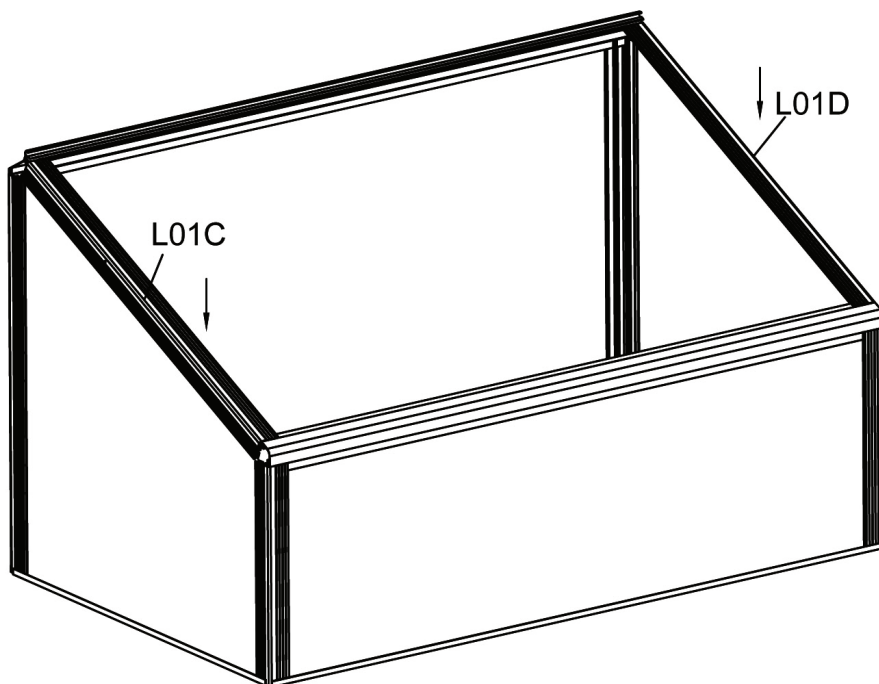

GREENHOUSE

Assembly instruction

MODEL:JXX50021

PRODUCT SIZE(LxWxH):100x60x60cm

PLEASE READ CAREFULLY BEFORE ASSEMBLY

Profile	Letter	QTY.
	L01A	2
	L01B	2
	L01C	1
	L01D	1
	L02A	2
	L02B	2
	L03A	1
	L04A	1
	L05A	1
	L06	1
	L08A	1
	L08B	1
	S01	16
	M01	16
	Z01	6
	Z02	2
	W02	2
	JO2R/L	1/1
	J01	2

Profile	Letter	QTY.
	Y1	2
	Y2	1
	Y3	1
	Y4	1

step 1

step 2

step 3

step 4

step 5

step 6

step 7